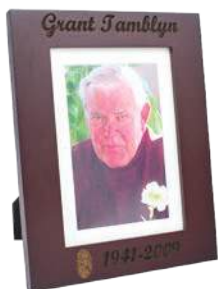

SHG-061

Giftware

SHADOW BOX FRAME

Measures 8" x 10" x 1.5" deep. Can be used to place flowers, photos, keepsakes, or other memories inside. Fingerprint, custom engraving (3 lines, 10 characters per line), authentic signature or laser etched photo available on glass or frame.

SBF-062

CANVAS PRINTS

Available in a variety of thickness and sizes, these full colour prints can include fingerprint, custom message, and photo.

CP12-063

GLASS AIR FRAME

Fits a 4" x 6" photo in portrait or landscape orientation. Fingerprint, custom engraving (3 lines, 10 characters per line), or authentic signature available above or below photo.

GAF-064

WOOD FRAME

Fits a 5" x 7" photo in portrait or landscape orientation. Fingerprint, custom engraving (3 lines, 10 characters per line), or authentic signature available above or below photo.

WFR-065