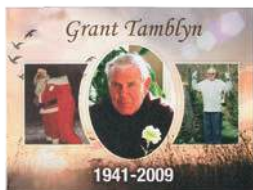

CANVAS PRINTS

Available in a variety of thickness and sizes, these full colour prints can include fingerprint, custom message, and photo.

CP12-063